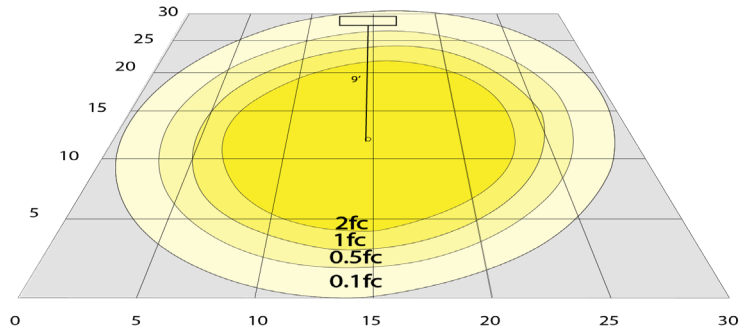

Phone: (877) 805-2252 | Fax: (877) 805-2252
www.westgatemfg.com

Photometrics: CRLC4-20W-MCT-A-D

BUG Rating: B1-U1-G0

20W 5000K, Area 30" x 30" Mounting Height: 9'

Other Views:

Hazel

CRLC-EGN-20W-MCT-D

+