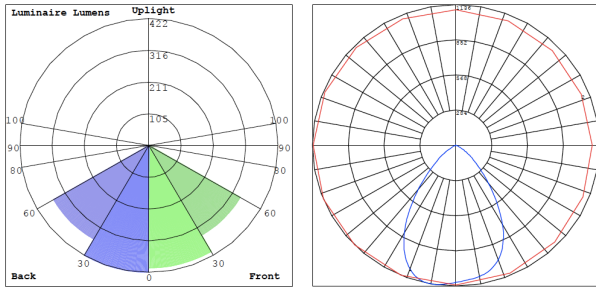

Phone: (877) 805-2252 | Fax: (877) 805-2252
www.westgatemfg.com

Photometrics: CRLC4-20W-MCT-A-D

BUG Rating: B1-U1-G0

20W 5000K, Area 30" x 30" Mounting Height: 9'

Other Views:

Hazel

CRLC-EGN-20W-MCT-D

+