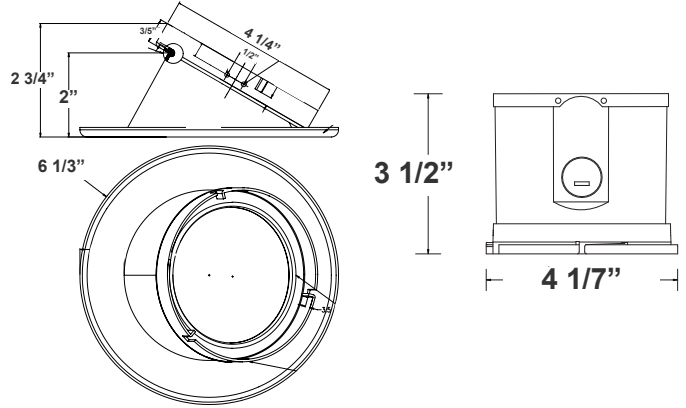

2 3/4" (H) X 4 1/4" (W) X 6 1/3" (D)

Ideal for hotel, offices, retail outlets, restaurant, parking garages, conference room, education facilities and more.

Features

- 4" Haze & White Finish TRIM
- MCT: The switch is on the light engine
- Mounting Options: Recessed
- 5-Year Warranty
- Lifespan: 50,000 hrs.

Technical Specifications

Electrical:

- Voltage: 120-277VAC 50/60Hz
- Wattage: 20W
- Power factor: >0.90
- Efficacy: 85 LPW

Mechanical:

- 4" Haze & White Finish TRIM
- Mounting Options: Recessed
- Temperature Rating: Designed to operate in temperatures 113°F
- IC-Rated
- Suitable for Damp Locations
- 5-Year Warranty